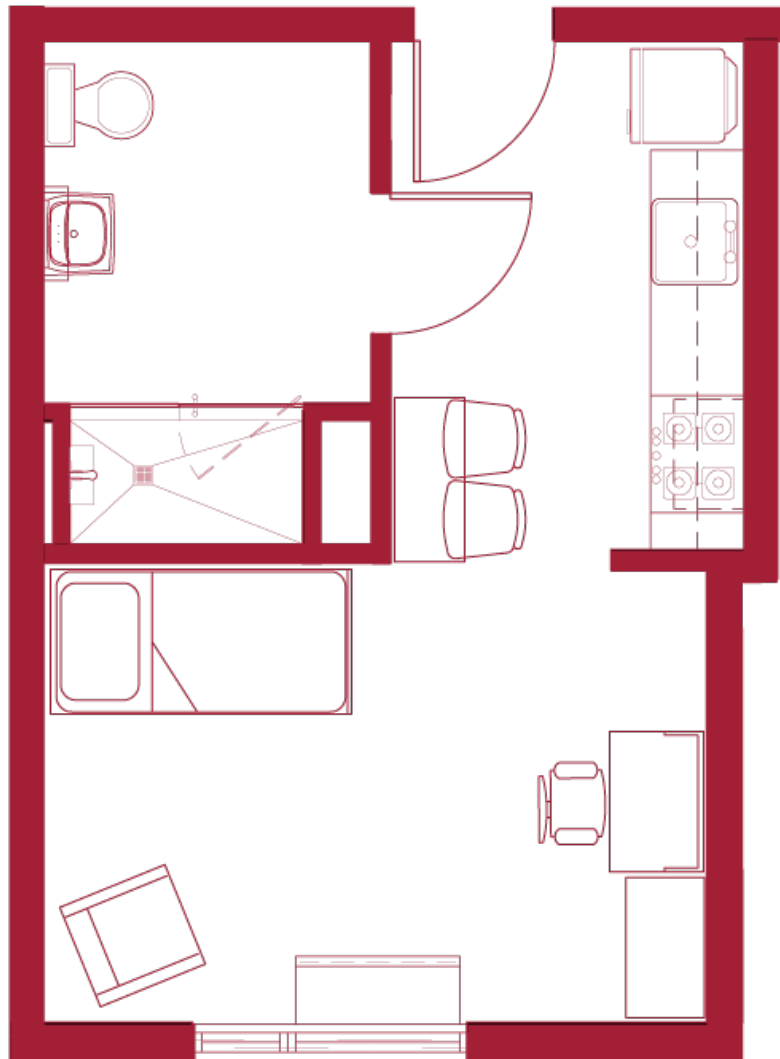

BEECH
INTERNATIONAL VILLAGE
at Temple University

1 BEDROOM
1 BATH

SQUARE FEET*: 500

FEATURES & AMENITIES

- Theater room
- On-Site Laundry Facilities
- Individual Leases
- Full Furnished Apartments
- On-Site Maintenance
- Community Events