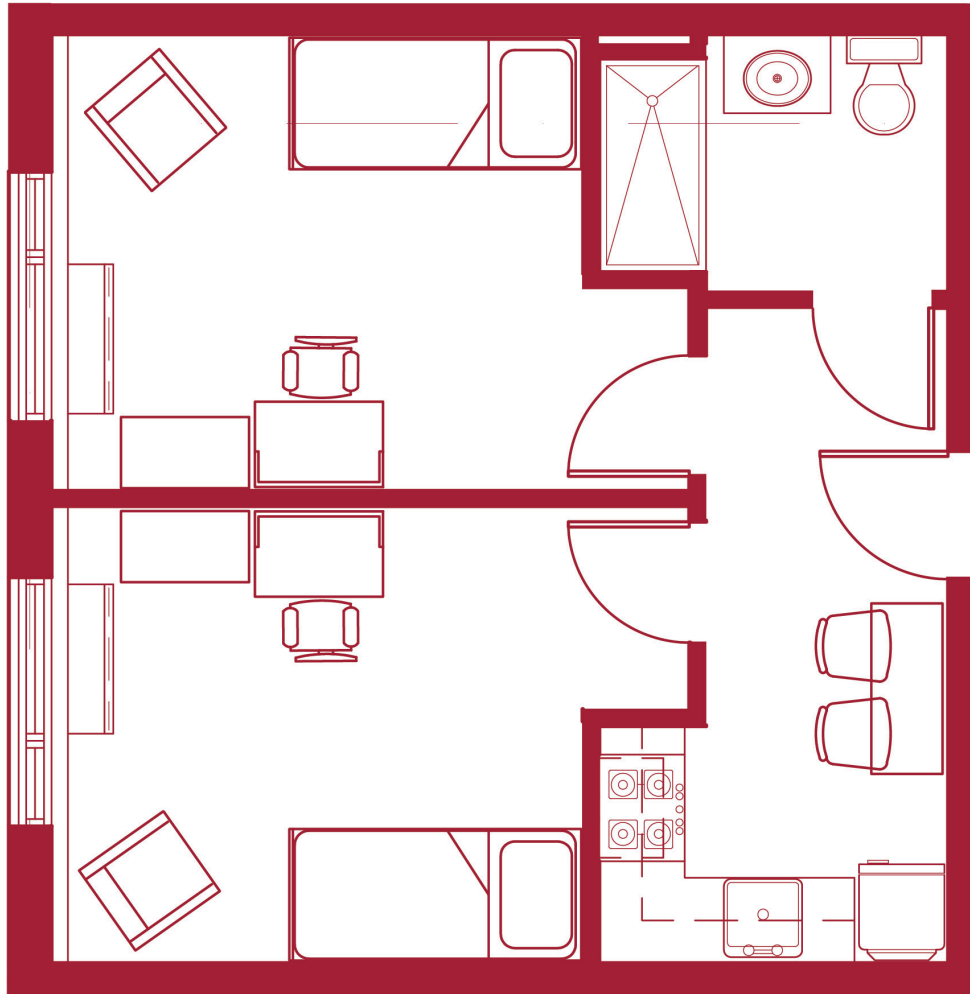

BEECH
INTERNATIONAL VILLAGE
at Temple University

2 BEDROOM
| 1 BATH

SQUARE FEET*: 550

FEATURES & AMENITIES

- Community Center
- Newly Renovated Fitness Center
- Private Bathrooms
- Gated Community Access
- Laundry Facilities in Each Building
- GTC Computer Lab